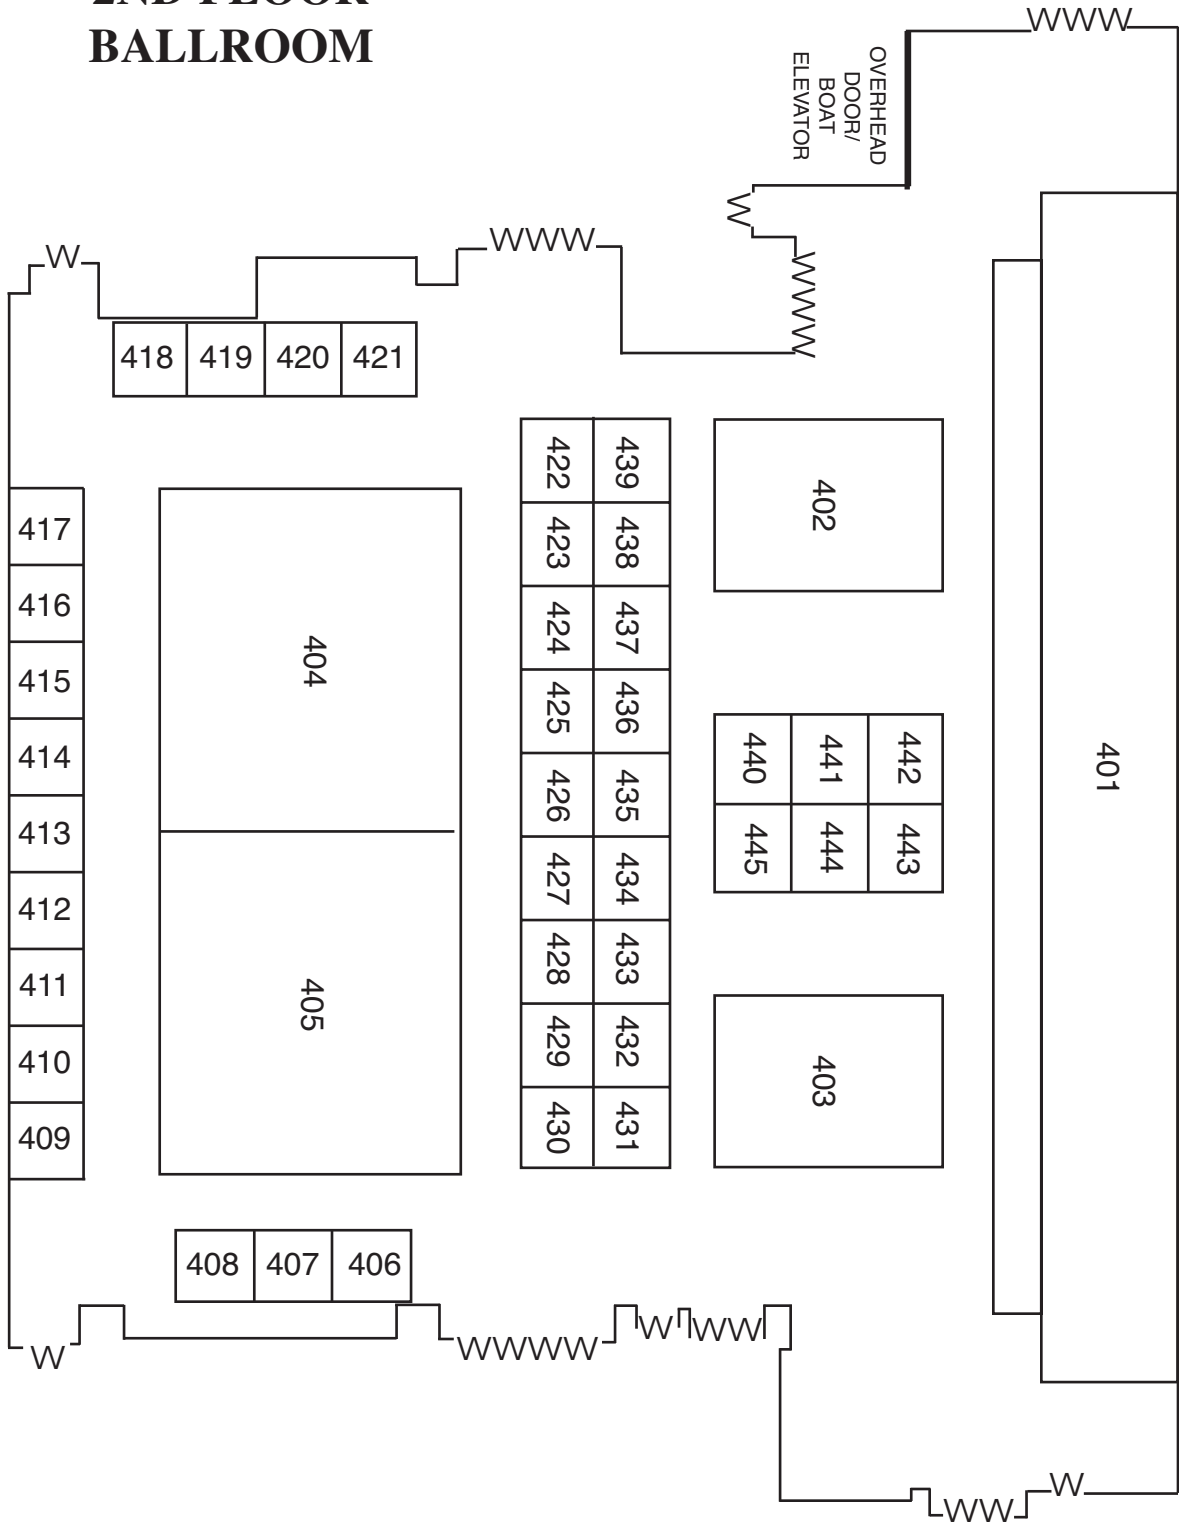

FOOD COURT

ENTRANCE HALLWAY

ENTRANCE TO DOCKSIDE ROOM

FOOD SERVING LINE

ENTRANCE TO "A" HALL

OLD "C" HALL

DOORWAY 158

159

160

161

162

DOORWAY 163

164

165

166

ENTRANCE TO "A" HALL

TO BATHROOMS

SHOW ENTRANCE

BAY

DOCKSIDE ROOM

HALL A & B

2ND FLOOR BALLROOM

BAY

OCEAN

EAST ROOM

909
GIRL
SCOUTS

MAIN HALLWAY
ROOM 207-208

MAIN HALLWAY

ROOM 209

M M M

WINDOW

W W W W W