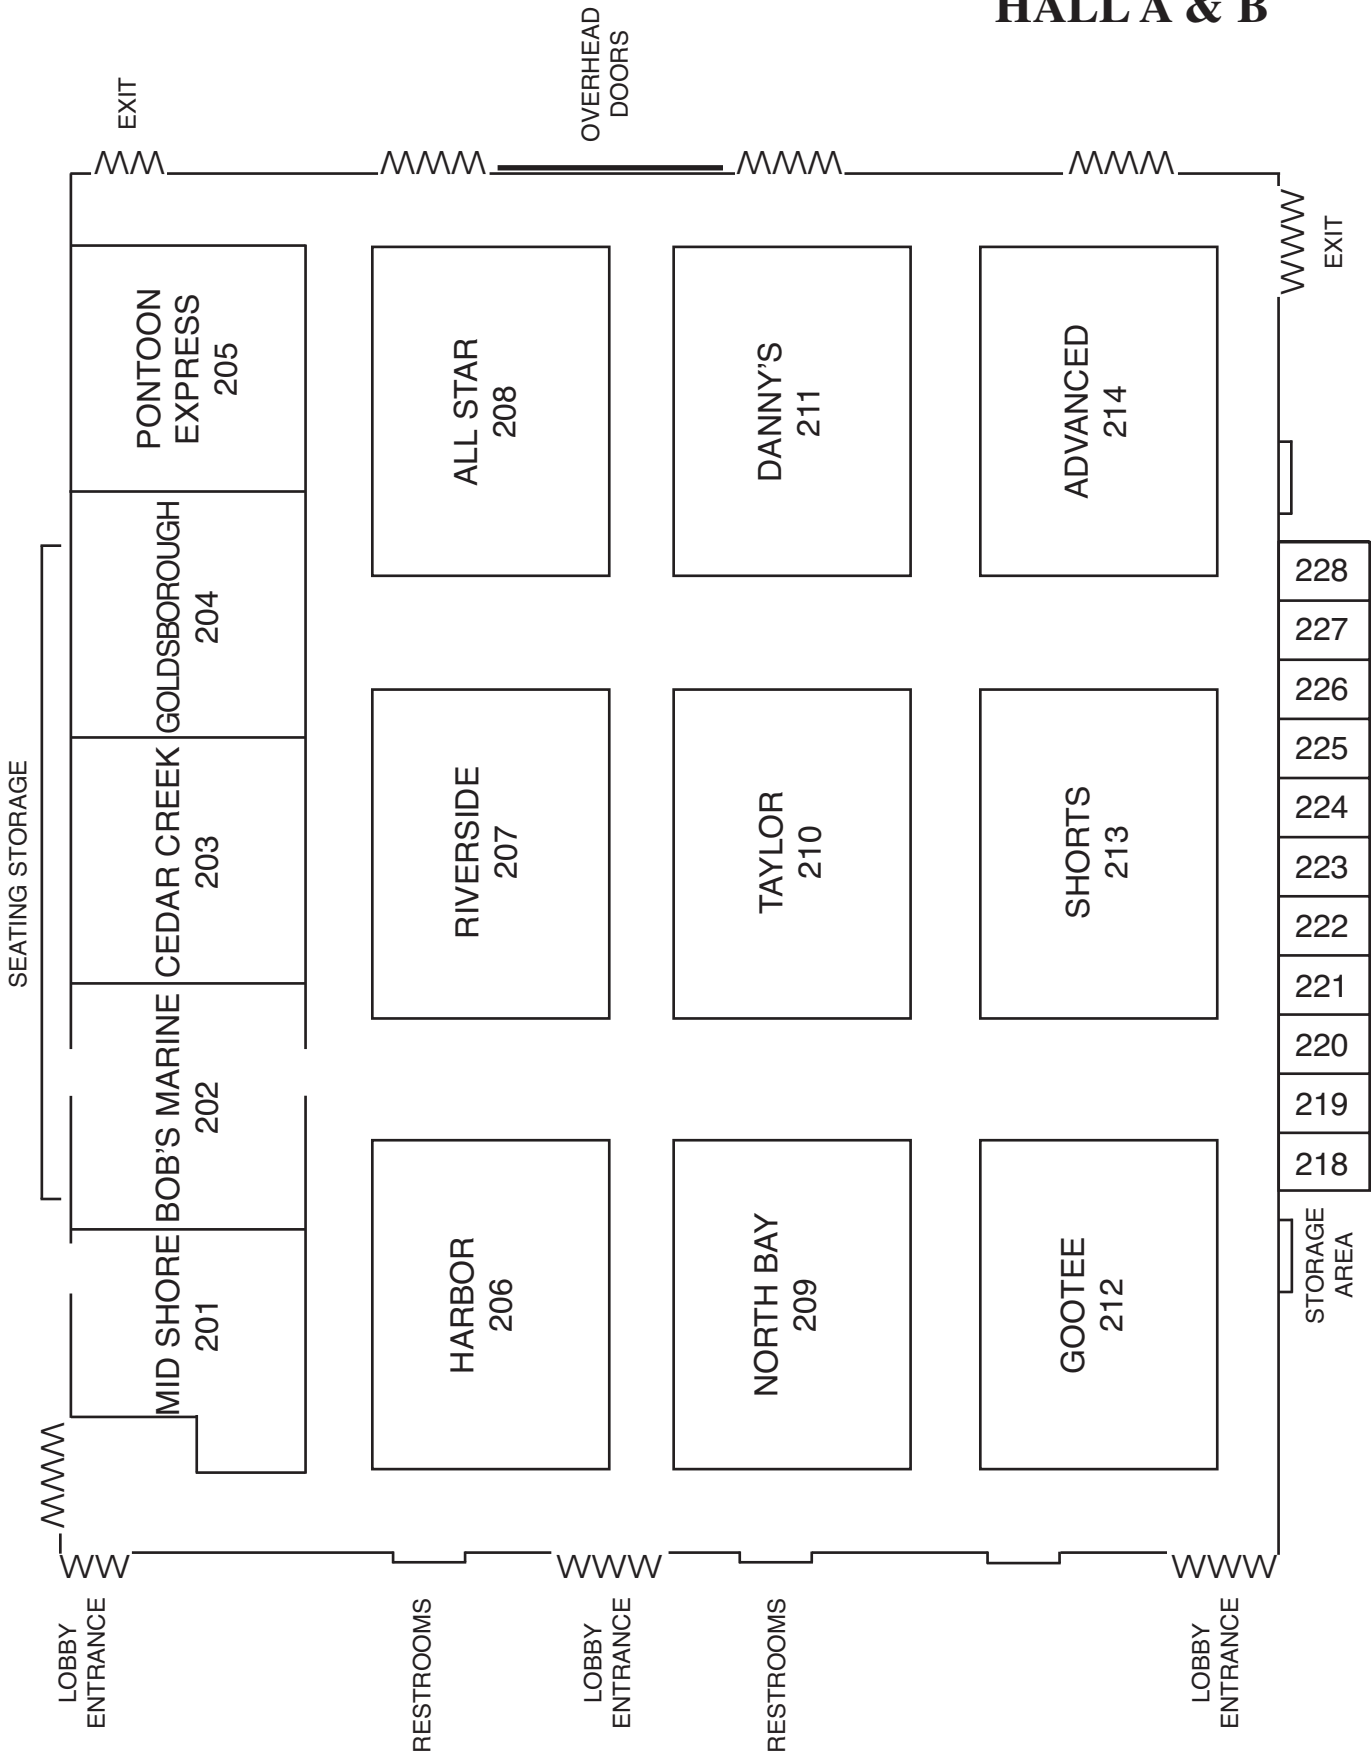

FOOD COURT

ENTRANCE HALLWAY

ENTRANCE TO DOCKSIDE ROOM

FOOD SERVING LINE

ENTRANCE TO "A" HALL

OLD "C" HALL

DOORWAY 158

159

160

161

162

DOORWAY 163

164

165

166

ENTRANCE TO "A" HALL

TO BATHROOMS

SHOW ENTRANCE

BAY

DOCKSIDE ROOM

HALL A & B

2ND FLOOR BALLROOM

BAY

OCEAN

EAST ROOM

909
GIRL
SCOUTS

MAIN HALLWAY
ROOM 207-208

MAIN HALLWAY

ROOM 209

M M M

WINDOW

W W W W W