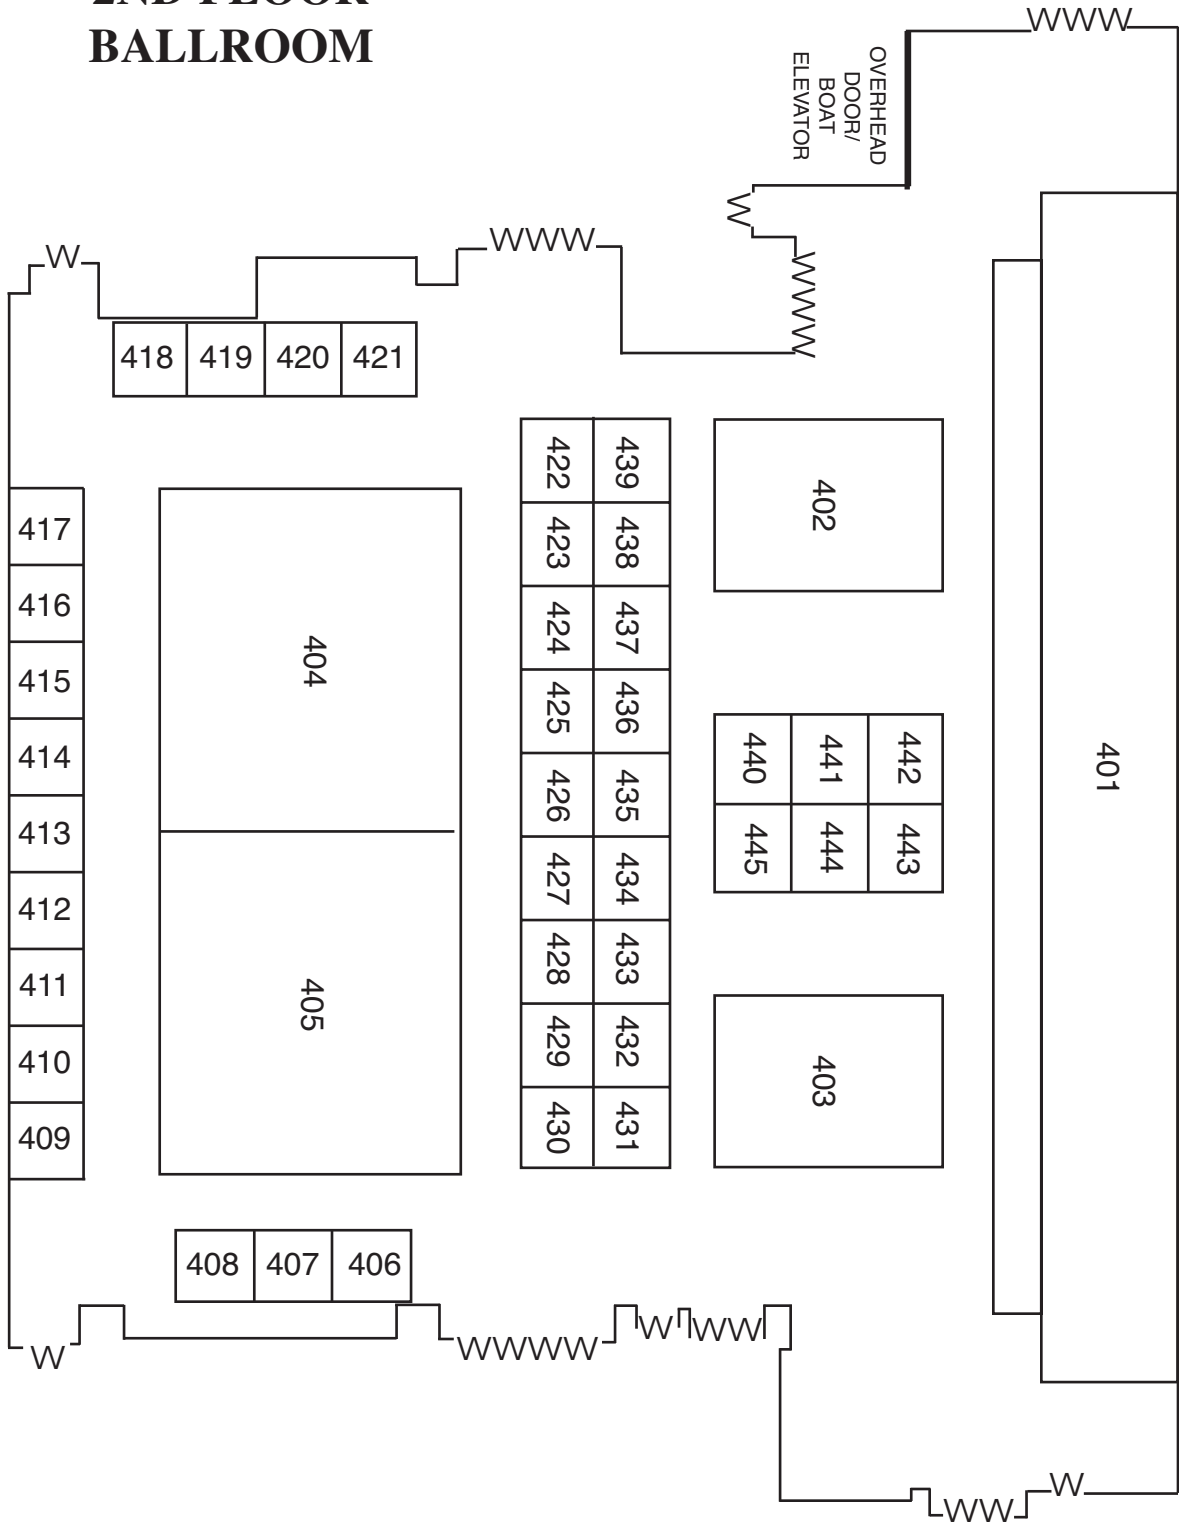

ADMINISTRATIVE
ENTRANCE

FOOD COURT

ENTRANCE HALLWAY

ENTRANCE TO DOCKSIDE ROOM

FOOD SERVING LINE

ENTRANCE TO "A" HALL

OLD "C" HALL

DOORWAY 158

159

160

161

162

DOORWAY 163

164

165

166

169

173

STAIRWAY

STAIRWAY

SHOW ENTRANCE

BAY

DOCKSIDE ROOM

HALL A & B

2ND FLOOR BALLROOM

BAY

OCEAN

EAST ROOM

909
GIRL
SCOUTS

MAIN HALLWAY
ROOM 207-208

MAIN HALLWAY

ROOM 209