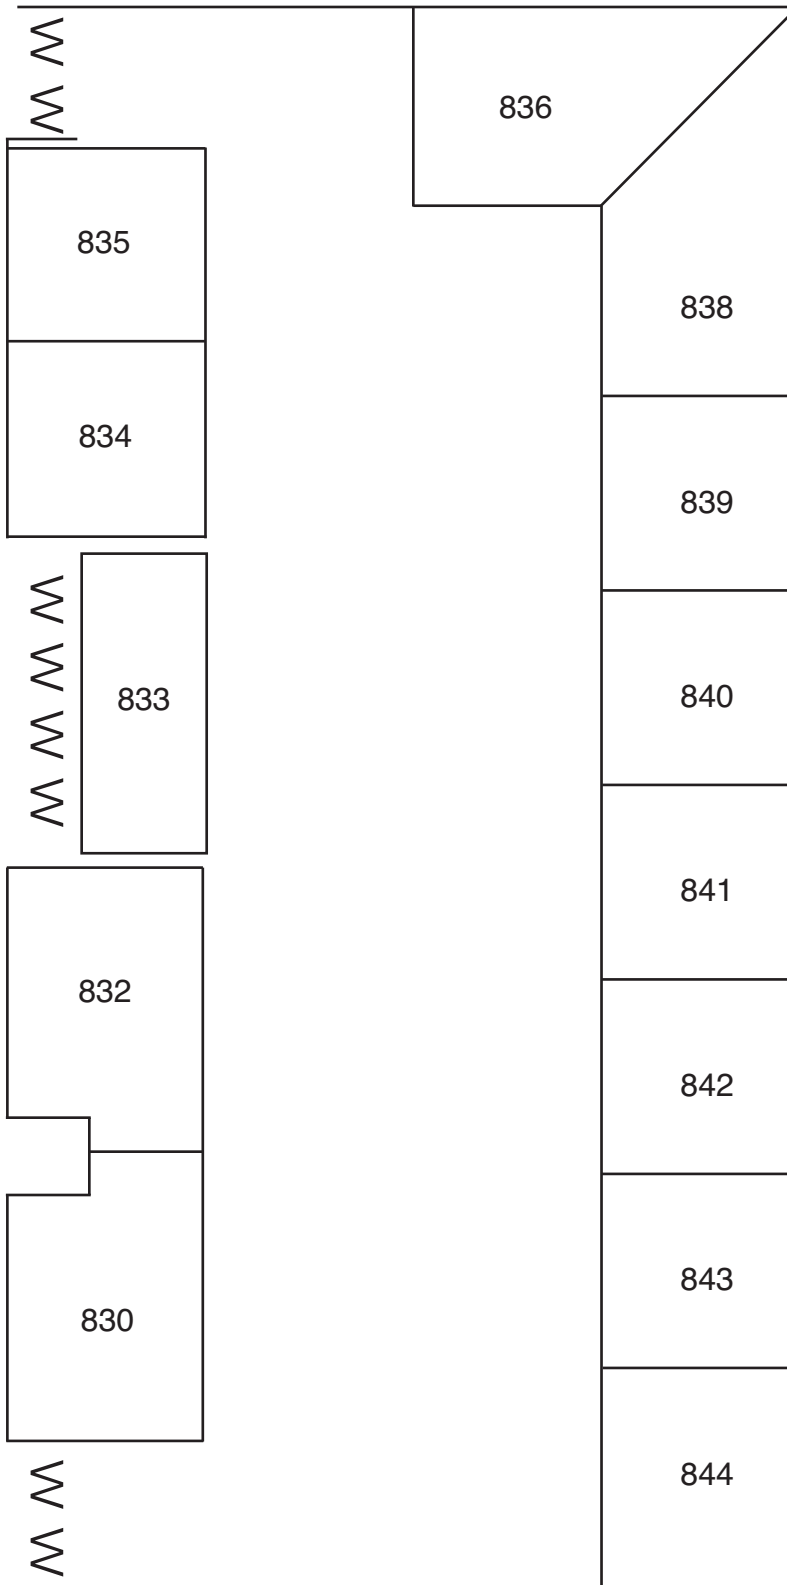

ADMINISTRATIVE
ENTRANCE

FOOD COURT

ENTRANCE HALLWAY

ENTRANCE TO DOCKSIDE ROOM

FOOD SERVING LINE

ENTRANCE TO "A" HALL

OLD "C" HALL

DOORWAY 158

159

160

161

162

DOORWAY 163

164

165

166

169

173

STAIRWAY

STAIRWAY

SHOW ENTRANCE

BAY

DOCKSIDE ROOM

HALL A & B

M M M

WINDOW

W W W W W

SHORT'S MARINE
700

2ND FLOOR HALLWAY

ROOM 215

ROOM 217