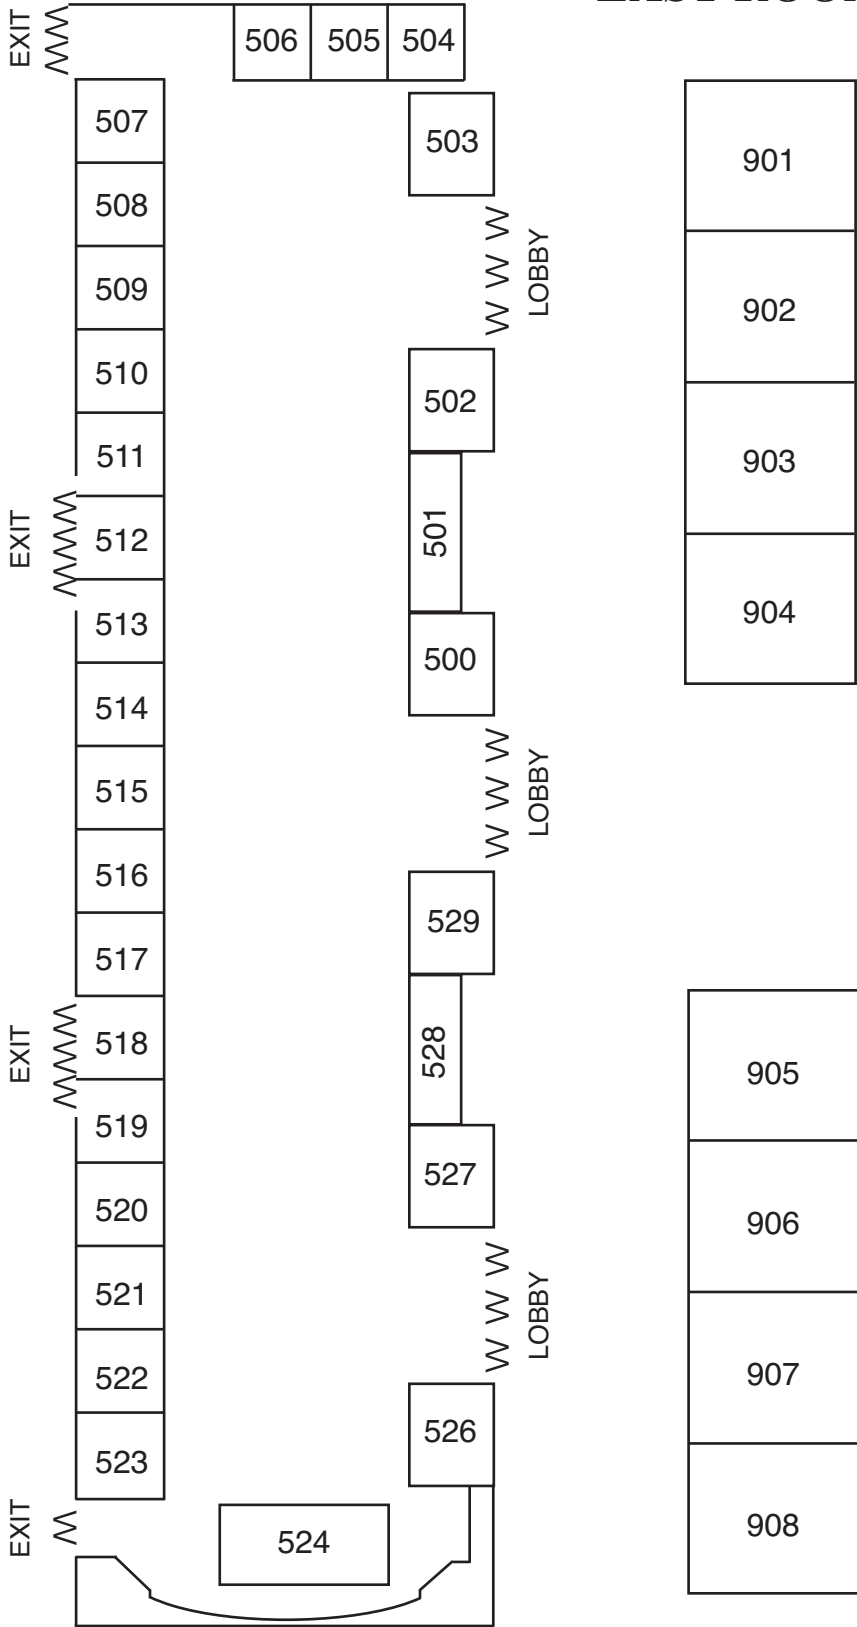

ADMINISTRATIVE
ENTRANCE

FOOD COURT

ENTRANCE HALLWAY

ENTRANCE TO DOCKSIDE ROOM

FOOD SERVING LINE

ENTRANCE TO "A" HALL

OLD "C" HALL

DOORWAY 158

159

160

161

162

DOORWAY 163

164

165

166

169

173

STAIRWAY

STAIRWAY

SHOW ENTRANCE

BAY

DOCKSIDE ROOM

HALL A & B

2ND FLOOR BALLROOM

BAY

OCEAN

EAST ROOM

909
GIRL
SCOUTS

MAIN HALLWAY
ROOM 207-208

MAIN HALLWAY

ROOM 209