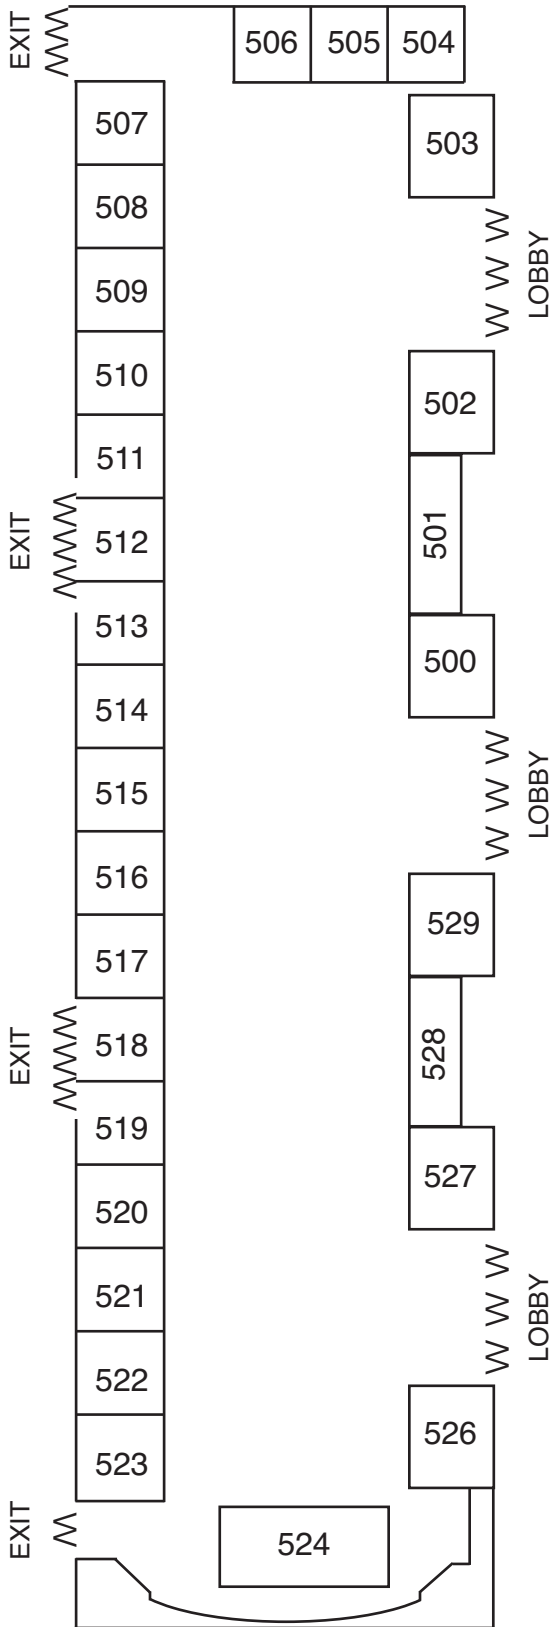

FOOD COURT

ENTRANCE HALLWAY

ENTRANCE TO DOCKSIDE ROOM

FOOD SERVING LINE

ENTRANCE TO "A" HALL

OLD "C" HALL

DOORWAY 158

159

160

161

162

DOORWAY 163

164

165

166

ENTRANCE TO "A" HALL

TO BATHROOMS

SHOW ENTRANCE

BAY

DOCKSIDE ROOM

HALL A & B

2ND FLOOR BALLROOM

BAY

OCEAN

EAST ROOM

909
GIRL
SCOUTS

MAIN HALLWAY
ROOM 207-208

MAIN HALLWAY

ROOM 209

M M M

WINDOW

W W W W W