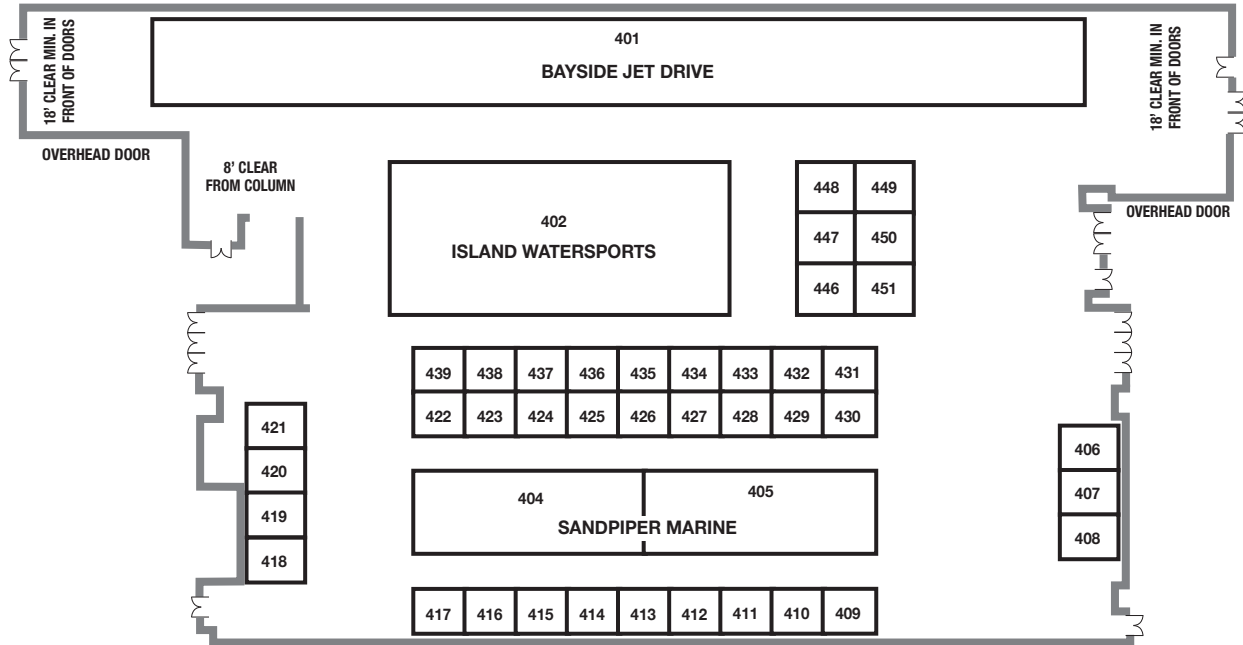

2ND FLOOR BALLROOM

~~~~~ BAY ~~~~~

Booth   Company Name

- 401 Bayside Jet Drive
- 402 Island Water Sports
- 404 Sandpiper Marine
- 405 Sandpiper Marine
- 406 Fishing in OC / Hooked on OC
- 407 Fishing in OC / Hooked on OC
- 408 Fishing in OC / Hooked on OC
- 409 White Marlin Open
- 410 White Marlin Open
- 411 DIY Marine
- 412 DIY Marine
- 413 Island Watersports
- 414 Island Watersports
- 415 Island Watersports
- 416 Island Watersports
- 417 Island Watersports
- 418 Decks & Docks

Booth   Company Name

- 419 Decks & Docks
- 420 Martek of Maryland
- 421 Marek of Maryland
- 422 SML Footwear
- 423 T-Tops
- 424 Long & Foster Real Estate
- 425 Tuna & Tiaras
- 426 Landmark Insurance
- 427 Eastern Shore Wood Designs
- 428 Eastern Shore Wood Designs
- 429 Atlantic Tactical Firearms
  Trainers
- 430 Alexander's Marine
- 431 Island Canvas Design
- 432 OC Reef Foundation
- 433 Gale Force Blasting
- 434 American Legion Post 166

Booth   Company Name

- 435 Garage Force of Delmarva
- 436 Kohr Crabbing
- 437 Pisser Fixxer
- 438 Solutions Gourmet
- 439 Oceana Boatworks
- 446 Bitcoin
- 447 Bay Hopper
- 449 Absolute Boat Lift Services
- 450 Chala Handbags
- 451 Bitcoin: DBA Solar