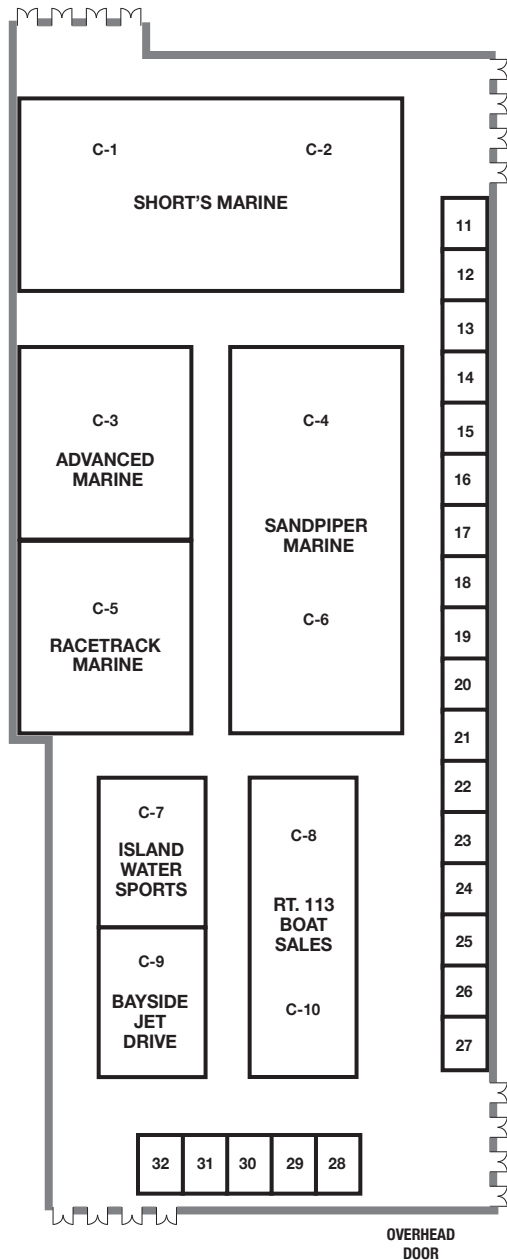

SEASIDE BOAT SHOW ENTRANCE

<u>Booth</u>	<u>Company Name</u>
169	Delaware State Parks - Indian River
173	Coastal Fishermen
167	Glitter & Gold
166	Optimist Kids Present, Boy Scouts Troop 261, Worcester County 4H Club
168	MD Natural Resources Police
171	Show Office

DOCKSIDE ROOM 1ST FLOOR

<u>Booth</u>	<u>Company Name</u>
1	Ocean City Boat Lifts, Inc.
2	Midlantic Marine Center
3	Midlantic Marine Center
4	North Bay Marina
5	North Bay Marina
6	Midlantic Marine Center

A & B HALL

<u>Booth</u>	<u>Company Name</u>
201	Mid Shore Boat Sales
202	Bob's Marine
203	Cedar Creek Marina
204	Goldsborough Marine
206	North Bay Marina
207	Riverside Marine, Inc.
208	Short's Marine
209	North Bay Marina
210	Taylor Marine Center
211	Advanced Marine
212	Gootee's Marine, Inc.
213	All Star Marine
214	Danny's Marine

<u>Booth</u>	<u>Company Name</u>
218	North Bay Marina
219	Mid Shore Electronics
220	Mid Shore Electronics
221	Canvas Experts
222	Canvas Experts
223	Tow Boat US
224	Tow Boat US

C HALL

<u>Booth</u>	<u>Company Name</u>
C-1	Short's Marine
C-2	Short's Marine
C-3	Advanced Marine
C-4	Sandpiper Marine
C-5	Racetrack Marine
C-6	Sandpiper Marine
C-7	Island Watersports
C-8	Rt. 113 Boat Sales
C-9	Bayside Jet Drive
C-10	Rt. 113 Boat Sales
C-11	Short's Marine
C-12	Short's Marine
C-13	PT Marine
C-14	PT Marine
C-15	PT Marine
C-16	PT Marine
C-17	PT Marine
C-18	McGinty Marine Construction
C-19	McGinty Marine Construction
C-20	McGinty Marine Construction
C-21	McGinty Marine Construction
C-22	McGinty Marine Construction
C-23	Rt. 113 Boat Sales
C-24	Rt. 113 Boat Sales
C-25	Rt. 113 Boat Sales
C-26	Rt. 113 Boat Sales
C-27	Rt. 113 Boat Sales
C-28	Mid Shore Boat Sales
C-29	Mid Shore Boat Sales
C-30	Mid Shore Boat Sales
C-31	Sea Tow Delmarva
C-32	First State