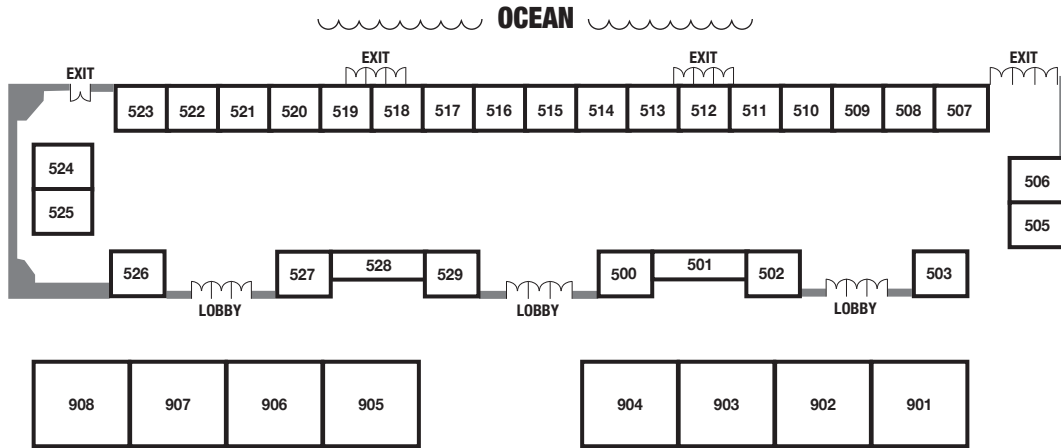

2ND FLOOR EAST ROOM

Booth   Company Name

- **500   Park Place Jewelers**
- **501   M3 Welding and Fabrication**
- **502   M3 Welding and Fabrication**
- **503   Wye River Crab Mounts**
- **505, 506   Okiaya**
- **507   Parker Plastic**
- **508   Bluewater Yacht Sales**
- **509   Bluewater Yacht Sales**
- **510   Dryzone**
- **511   Hello Garage of Delmarva**
- **512   Lularoe**
- **514   Tangier Classic**
- **515   Eastern Shore Marine**
- **516   Tow Boat US**
- **517   Tow Boat US**
- **518   Somers Cove Marina**
- **519   Riemenschneider Insurance**
- **520   Rehobeth Bay Marina**

Booth   Company Name

- **521   Thornes Marine**
- **522   Thornes Marine**
- **523   Thornes Marine**
- **524   George Kalwa Fine Art**
- **525   George Kalwa Fine Art**
- **526   353 Custom Tackle**
- **527   Cutco Cutlery**
- **528   Mid Atlantic Hydra Foam**
- **529   Traci's Treasures**
- **901   Ocean City Power Squadron**
- **902**
- **903   US Coast Guard Aux.**
- **904   Marine Corp League**
- **905   OC Rotary**
- **906   Patriot Firearms**
- **907   Stanley Steemer**
- **908   Delmarva Coins & Precious Metals**