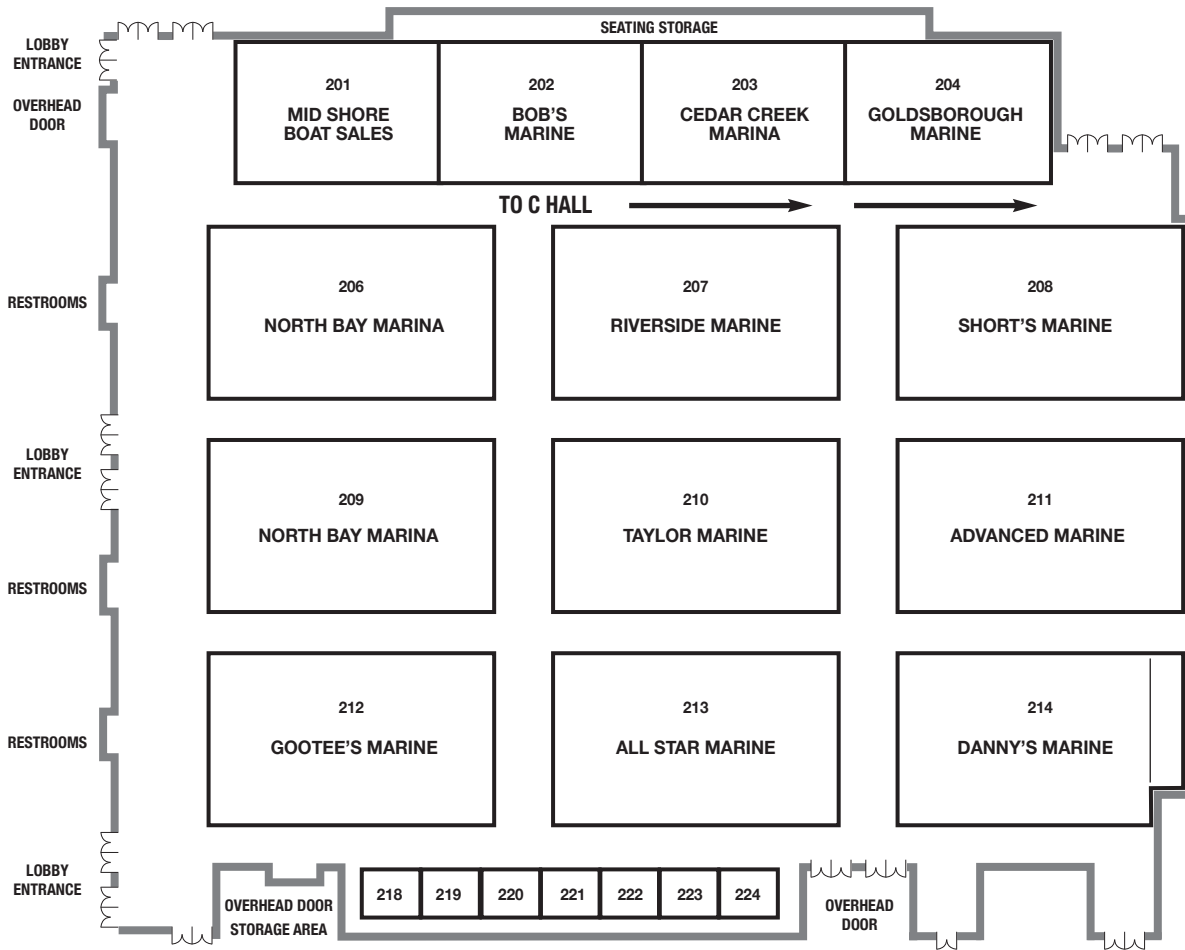

SEASIDE BOAT SHOW ENTRANCE

<u>Booth</u>	<u>Company Name</u>
169	Delaware State Parks - Indian River
173	Coastal Fishermen
167	Glitter & Gold
166	Optimist Kids Present, Boy Scouts Troop 261, Worcester County 4H Club
168	MD Natural Resources Police
171	Show Office

DOCKSIDE ROOM 1ST FLOOR

<u>Booth</u>	<u>Company Name</u>
1	Ocean City Boat Lifts, Inc.
2	Midlantic Marine Center
3	Midlantic Marine Center
4	North Bay Marina
5	North Bay Marina
6	Midlantic Marine Center

A & B HALL

<u>Booth</u>	<u>Company Name</u>
201	Mid Shore Boat Sales
202	Bob's Marine
203	Cedar Creek Marina
204	Goldsborough Marine
206	North Bay Marina
207	Riverside Marine, Inc.
208	Short's Marine
209	North Bay Marina
210	Taylor Marine Center
211	Advanced Marine
212	Gootee's Marine, Inc.
213	All Star Marine
214	Danny's Marine

<u>Booth</u>	<u>Company Name</u>
218	North Bay Marina
219	Mid Shore Electronics
220	Mid Shore Electronics
221	Canvas Experts
222	Canvas Experts
223	Tow Boat US
224	Tow Boat US

C HALL

<u>Booth</u>	<u>Company Name</u>
C-1	Short's Marine
C-2	Short's Marine
C-3	Advanced Marine
C-4	Sandpiper Marine
C-5	Racetrack Marine
C-6	Sandpiper Marine
C-7	Island Watersports
C-8	Rt. 113 Boat Sales
C-9	Bayside Jet Drive
C-10	Rt. 113 Boat Sales
C-11	Short's Marine
C-12	Short's Marine
C-13	PT Marine
C-14	PT Marine
C-15	PT Marine
C-16	PT Marine
C-17	PT Marine
C-18	McGinty Marine Construction
C-19	McGinty Marine Construction
C-20	McGinty Marine Construction
C-21	McGinty Marine Construction
C-22	McGinty Marine Construction
C-23	Rt. 113 Boat Sales
C-24	Rt. 113 Boat Sales
C-25	Rt. 113 Boat Sales
C-26	Rt. 113 Boat Sales
C-27	Rt. 113 Boat Sales
C-28	Mid Shore Boat Sales
C-29	Mid Shore Boat Sales
C-30	Mid Shore Boat Sales
C-31	Sea Tow Delmarva
C-32	First State