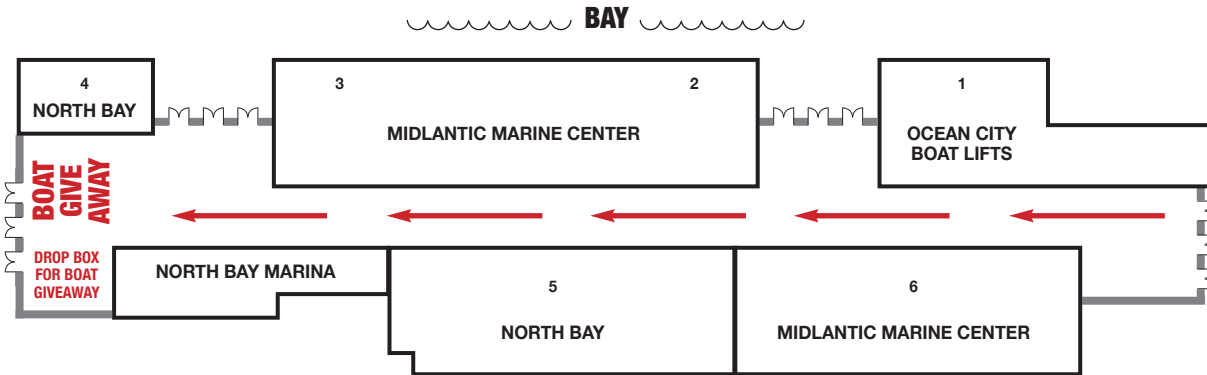

SEASIDE BOAT SHOW ENTRANCE

<u>Booth</u>	<u>Company Name</u>
169	Delaware State Parks - Indian River
173	Coastal Fishermen
167	Glitter & Gold
166	Optimist Kids Present, Boy Scouts Troop 261, Worcester County 4H Club
168	MD Natural Resources Police
171	Show Office

DOCKSIDE ROOM 1ST FLOOR

<u>Booth</u>	<u>Company Name</u>
1	Ocean City Boat Lifts, Inc.
2	Midlantic Marine Center
3	Midlantic Marine Center
4	North Bay Marina
5	North Bay Marina
6	Midlantic Marine Center