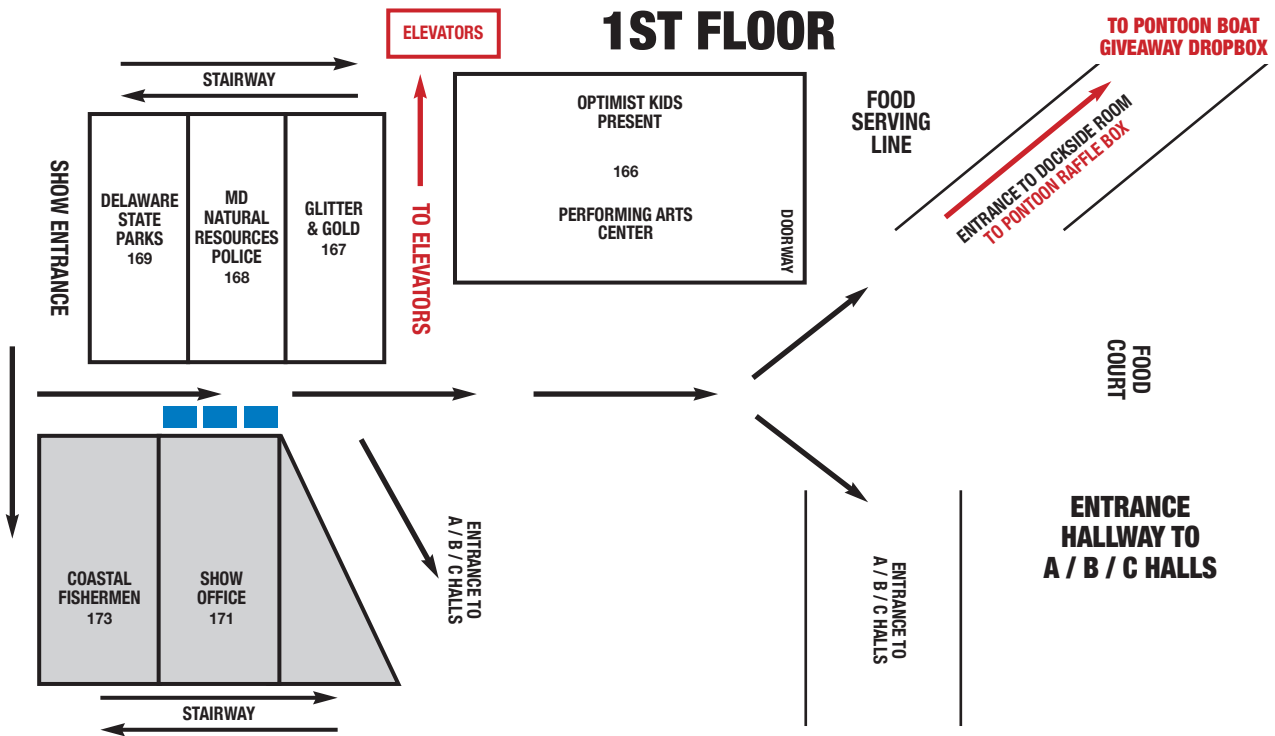

SEASIDE BOAT SHOW ENTRANCE

<u>Booth</u>	<u>Company Name</u>
169	Delaware State Parks - Indian River
173	Coastal Fishermen
167	Glitter & Gold
166	Optimist Kids Present, Boy Scouts Troop 261, Worcester County 4H Club
168	MD Natural Resources Police
171	Show Office

DOCKSIDE ROOM 1ST FLOOR

<u>Booth</u>	<u>Company Name</u>
1	Ocean City Boat Lifts, Inc.
2	Midlantic Marine Center
3	Midlantic Marine Center
4	North Bay Marina
5	North Bay Marina
6	Midlantic Marine Center

A & B HALL

<u>Booth</u>	<u>Company Name</u>
201	Mid Shore Boat Sales
202	Bob's Marine
203	Cedar Creek Marina
204	Goldsborough Marine
206	North Bay Marina
207	Riverside Marine, Inc.
208	Short's Marine
209	North Bay Marina
210	Taylor Marine Center
211	Advanced Marine
212	Gootee's Marine, Inc.
213	All Star Marine
214	Danny's Marine