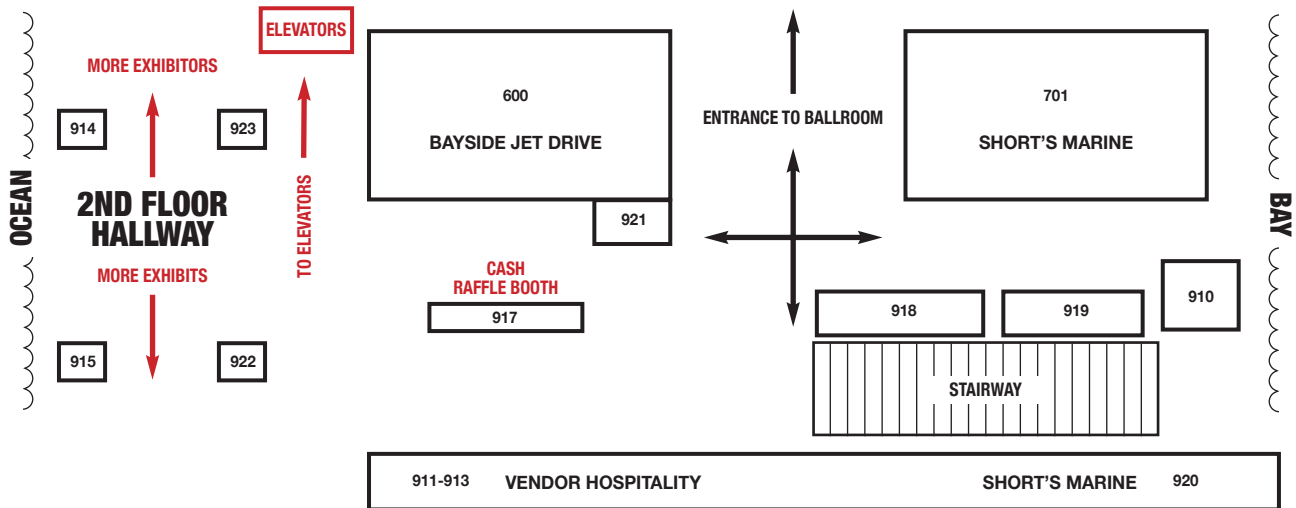

<u>Booth</u>	<u>Company Name</u>
600	Bayside Jet Drive
701	Short's Marine
910	Jewelry by Etchings, ETC.
911-913	Vendor Hospitality
166	Boy Scout Troop 261
915	Worcester County 4H
916	Lighthouse Guns & Gear
917	Ocean City / Berlin Optimist Scholarship Raffle
918	Rainbow Cleaning System
919	KRW Electric Vehicle & Cart Sales
920	Short's Marine
921	Salty Dog Publications
922	Maryland State Police
923	Flowers Reclaimed
924	Intrinsic Yacht
925	Flounder Pounder