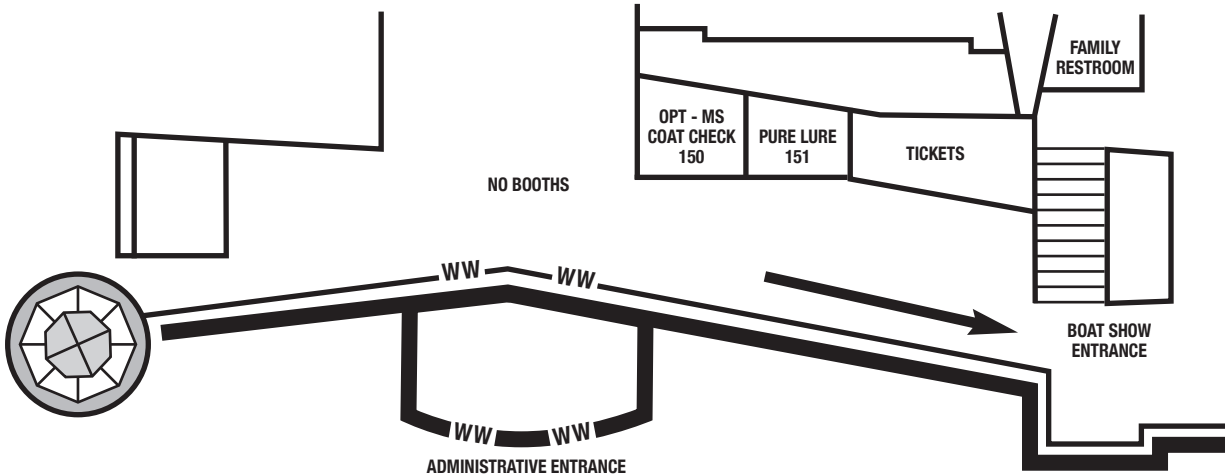

SEASIDE BOAT SHOW ENTRANCE

<u>Booth</u>	<u>Company Name</u>
169	Delaware State Parks - Indian River
173	Coastal Fishermen
167	Glitter & Gold
166	Optimist Kids Present, Boy Scouts Troop 261, Worcester County 4H Club
168	MD Natural Resources Police
171	Show Office

DOCKSIDE ROOM 1ST FLOOR

<u>Booth</u>	<u>Company Name</u>
1	Ocean City Boat Lifts, Inc.
2	Midlantic Marine Center
3	Midlantic Marine Center
4	North Bay Marina
5	North Bay Marina
6	Midlantic Marine Center